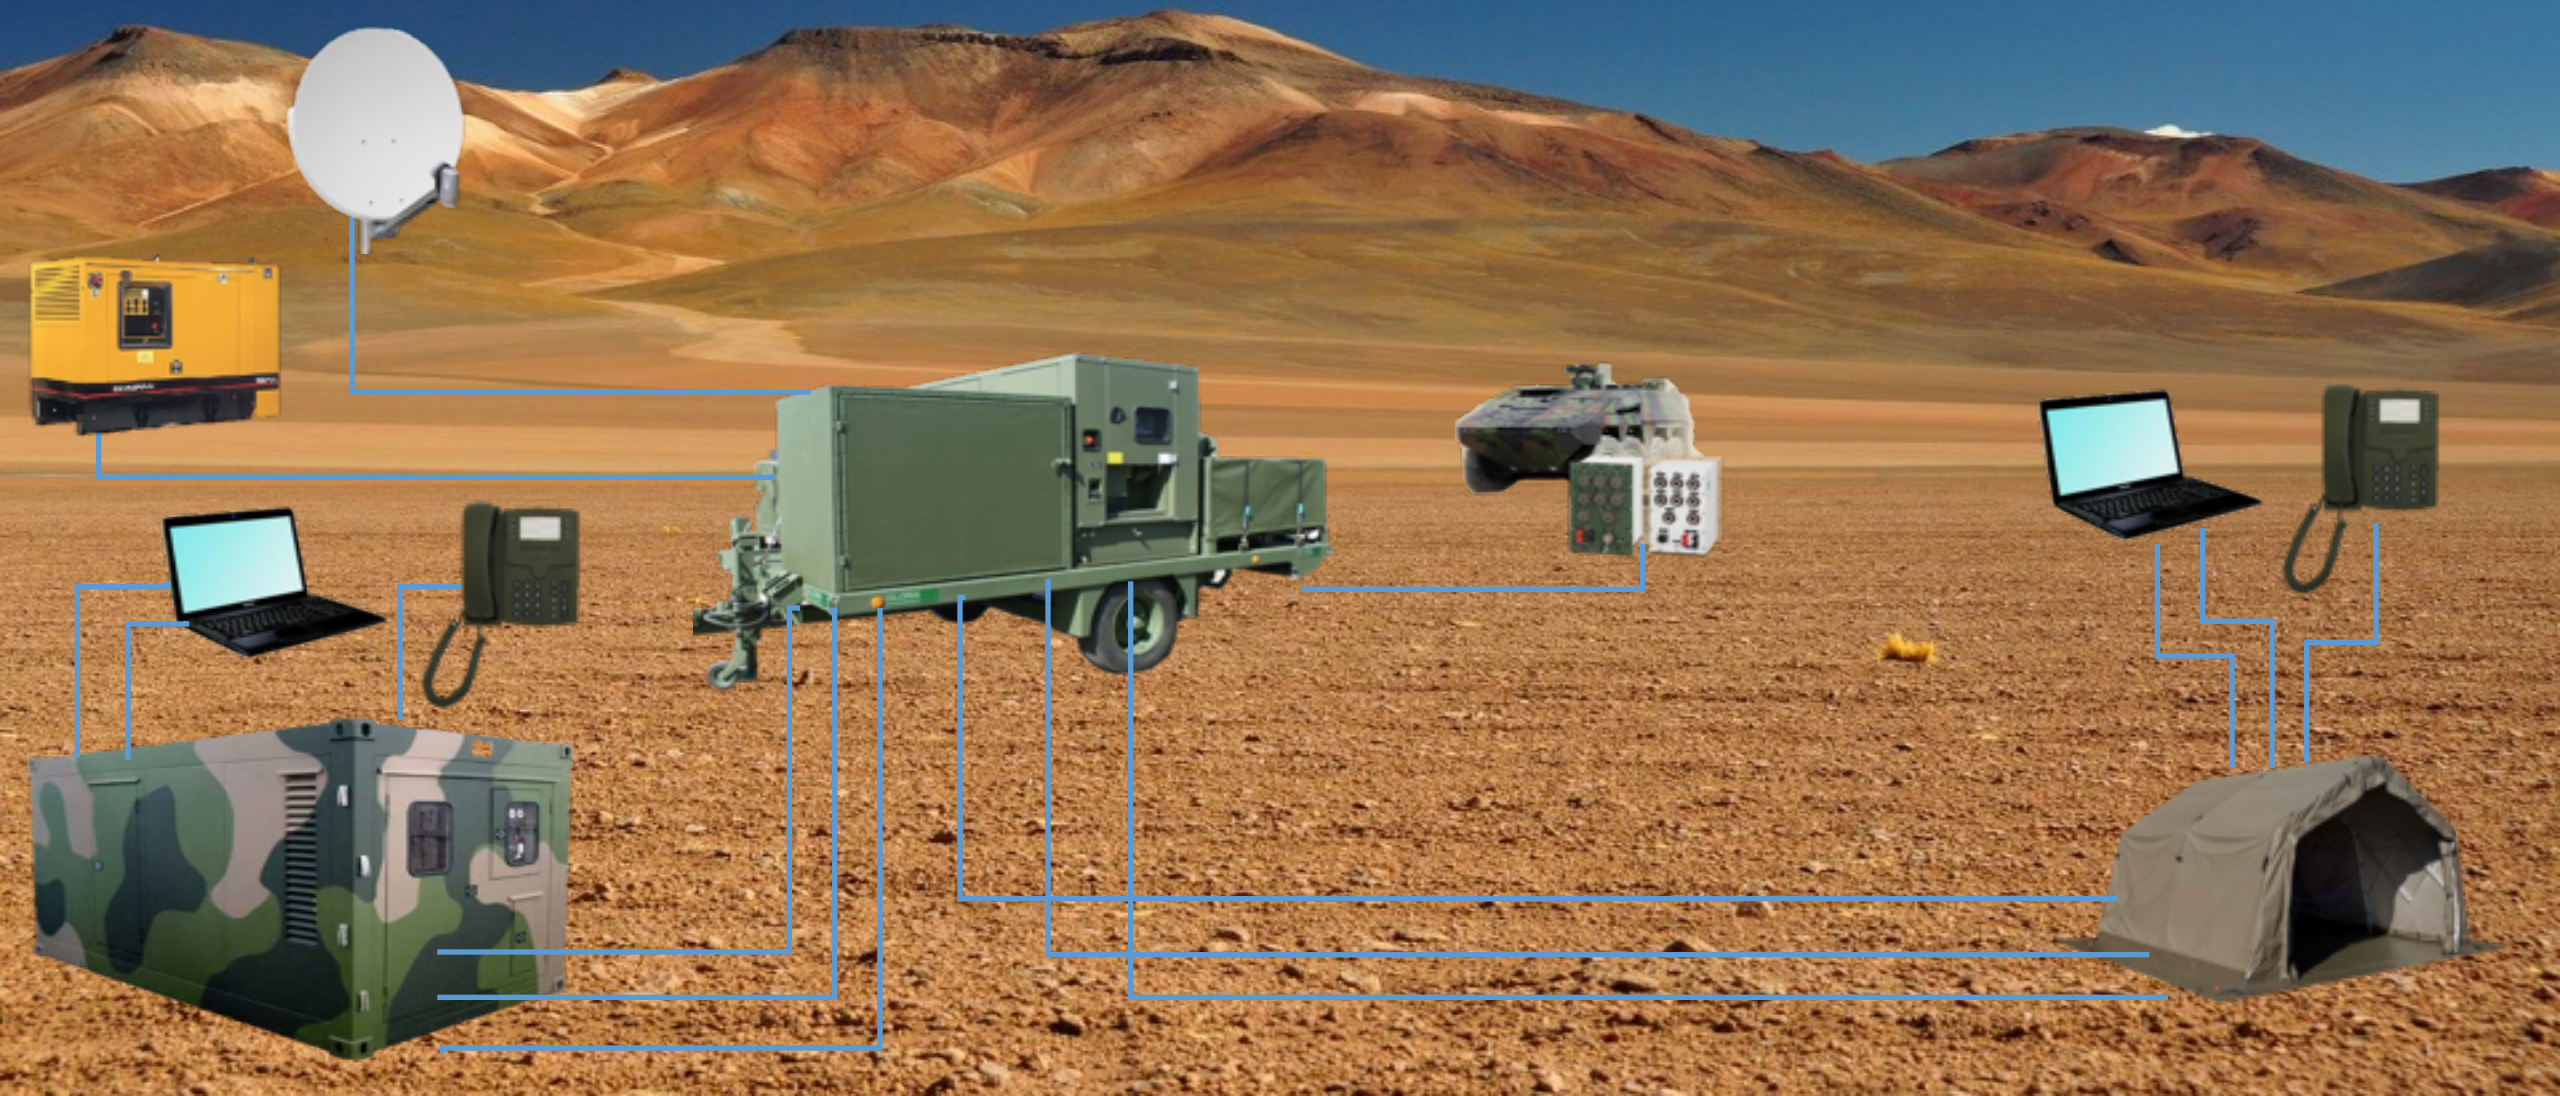

# Introducing the MDPL from SINUS Electronic

(Military Data over Power Line)

- up to 100 IP phones
- up to 20 calls simultaneously
- worldwide applicable
- max. cable length 500 m
- data encryption
- transmission rates up to 1 GBit/s
- all over only one cable!

# INSTANT CROSSLINKING AT A FIELDCHAMP

# FIELD CAMP WITH SINUS EQUIPMENT